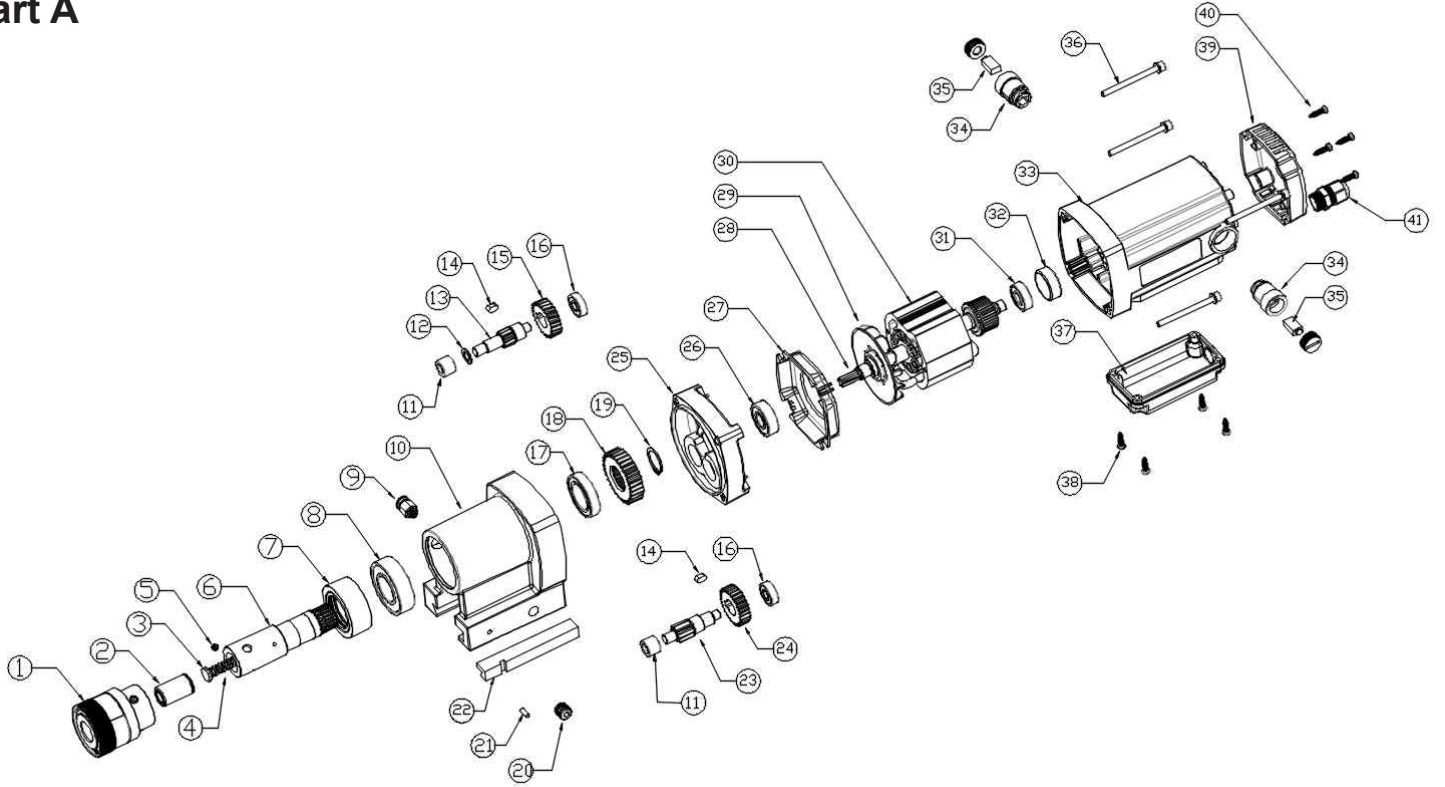

MAGPRO 40/ 1S Adjust Swivel

Part A