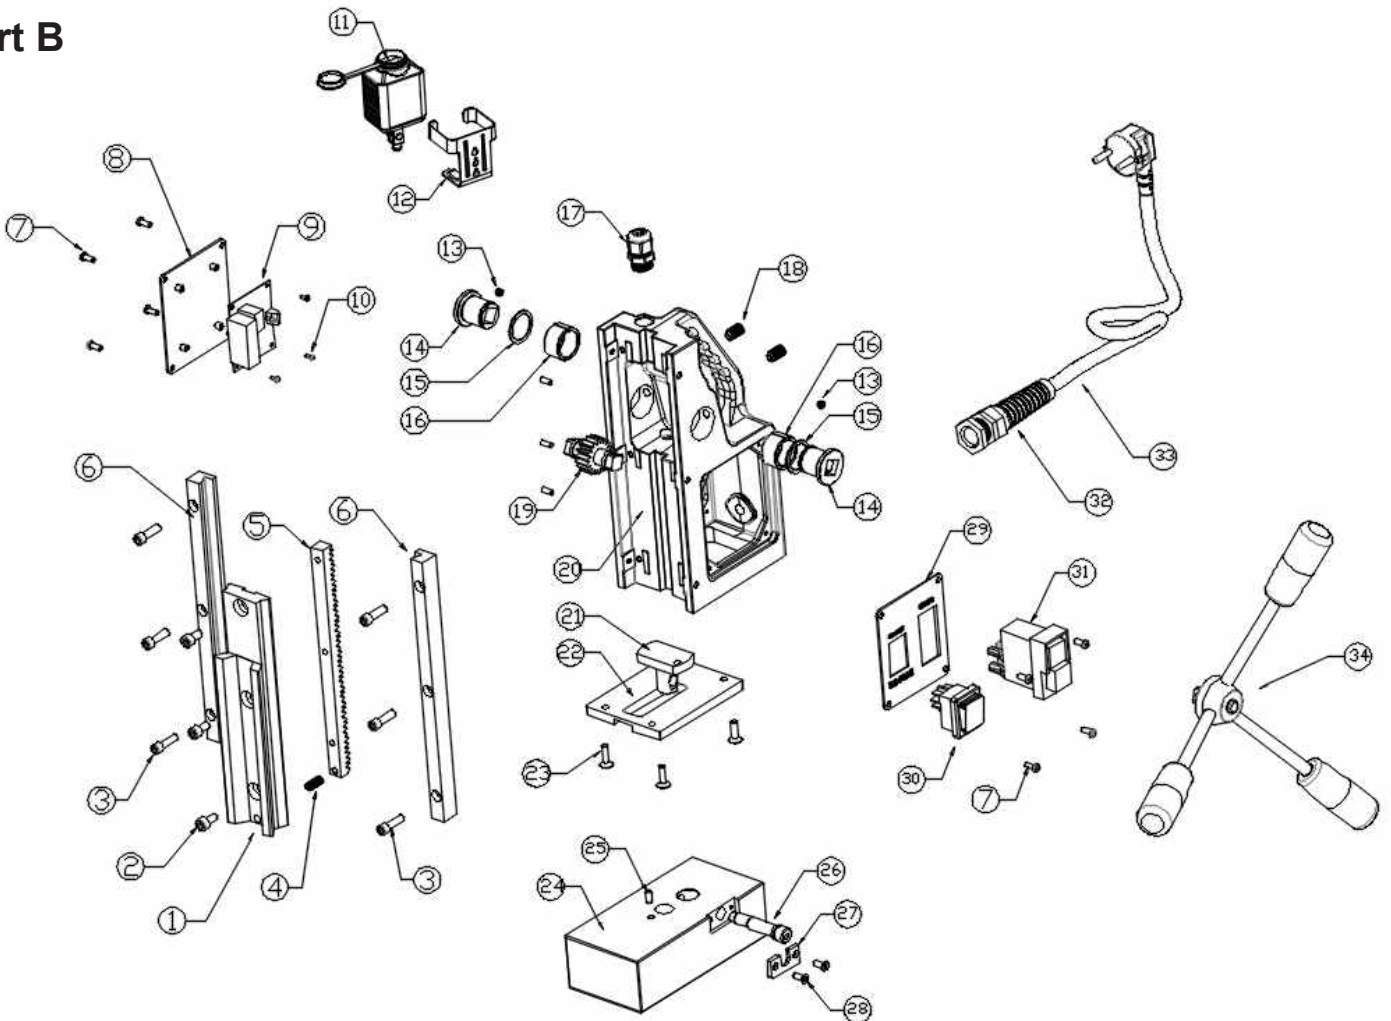

MAGPRO 40/ 1S Adjust Swivel

Part A

Part B