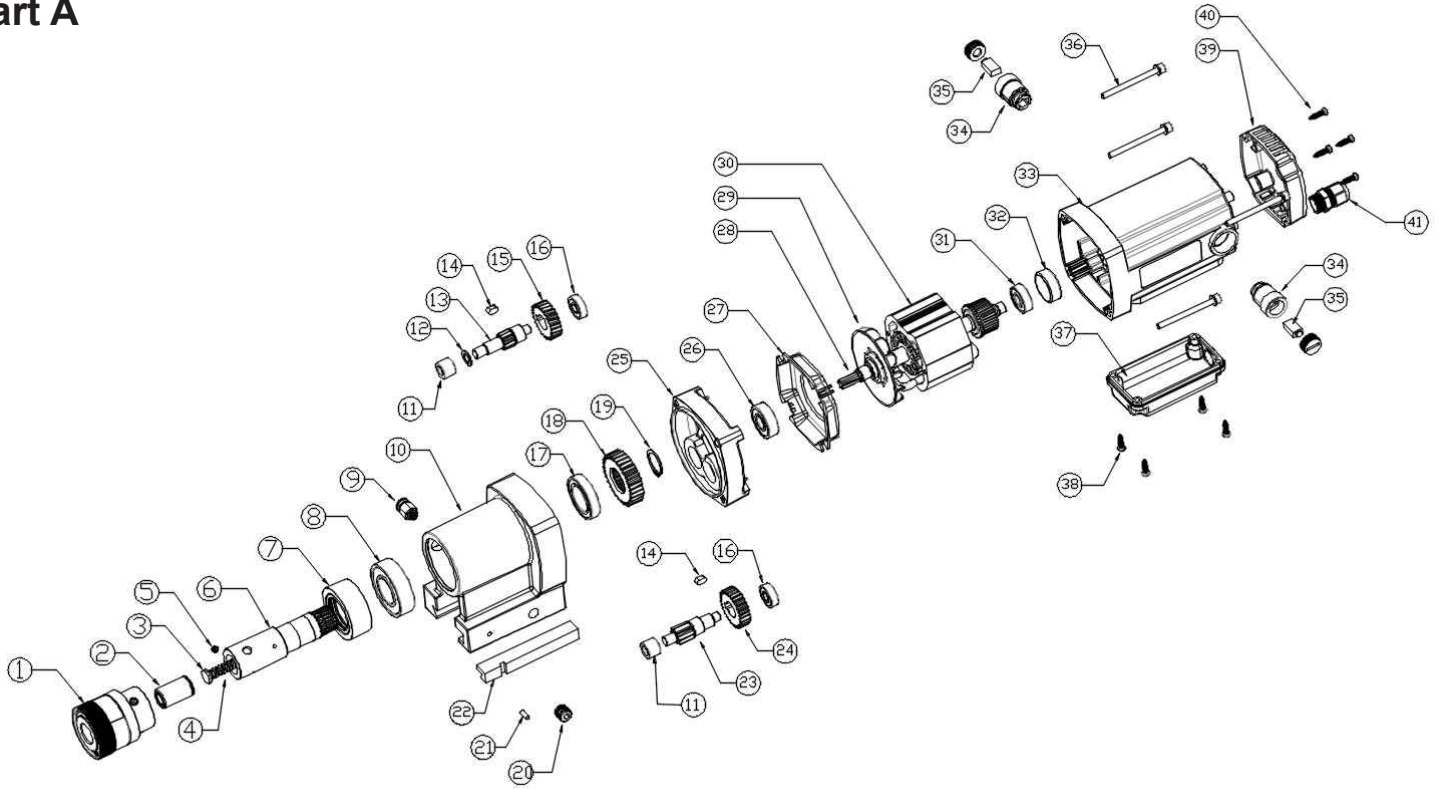

MAGPRO 40/ 1S Adjust Swivel

Part A