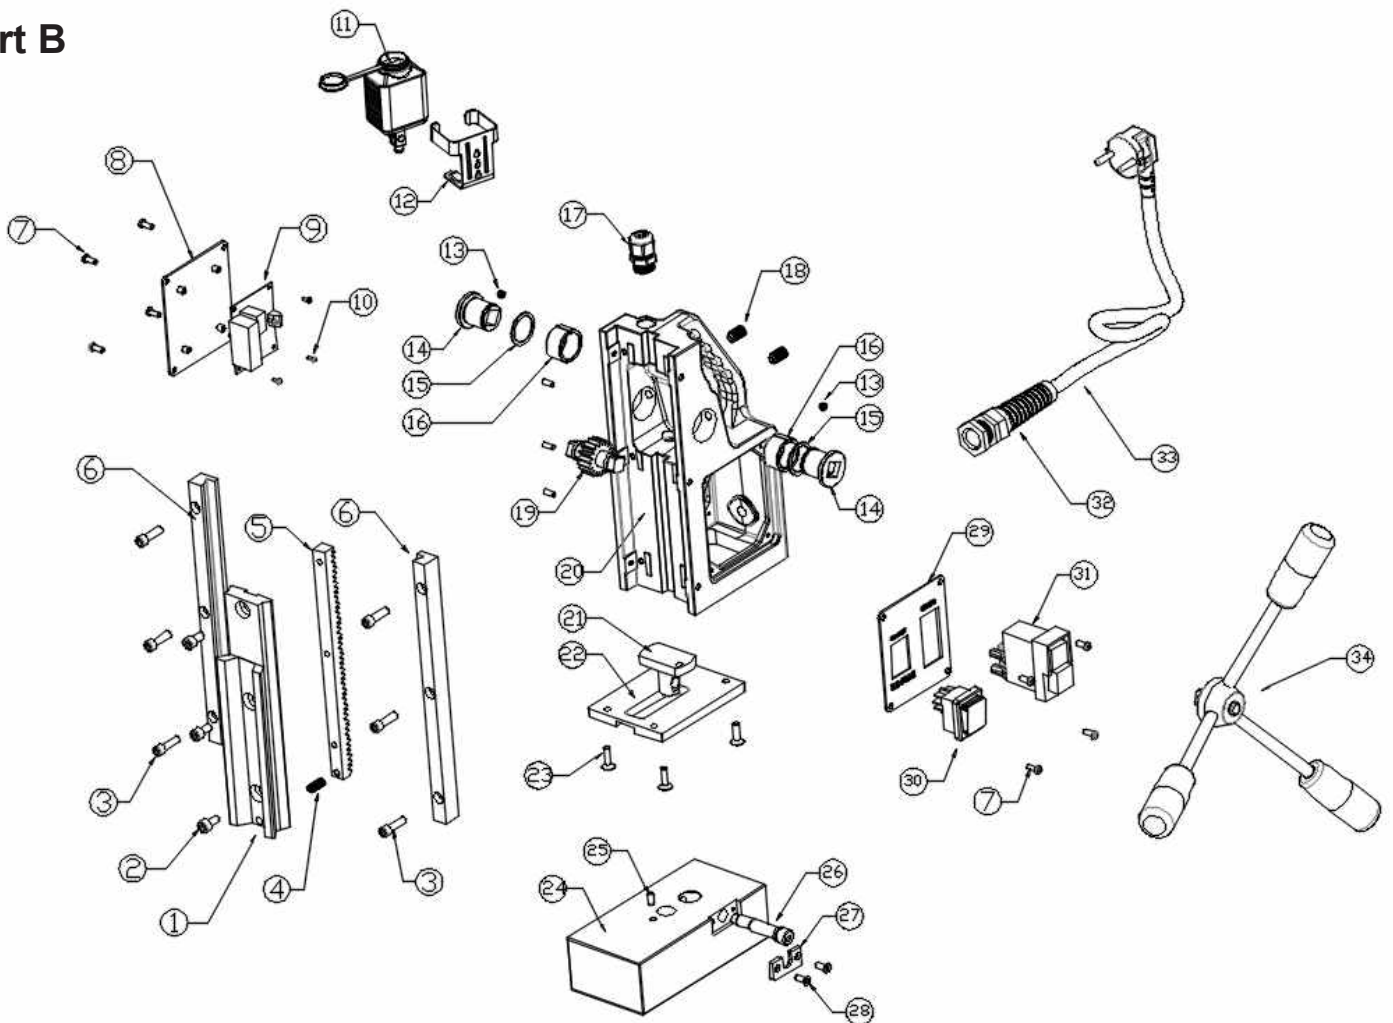

MAGPRO 40/ 1S Adjust Swivel

Part A

Part B